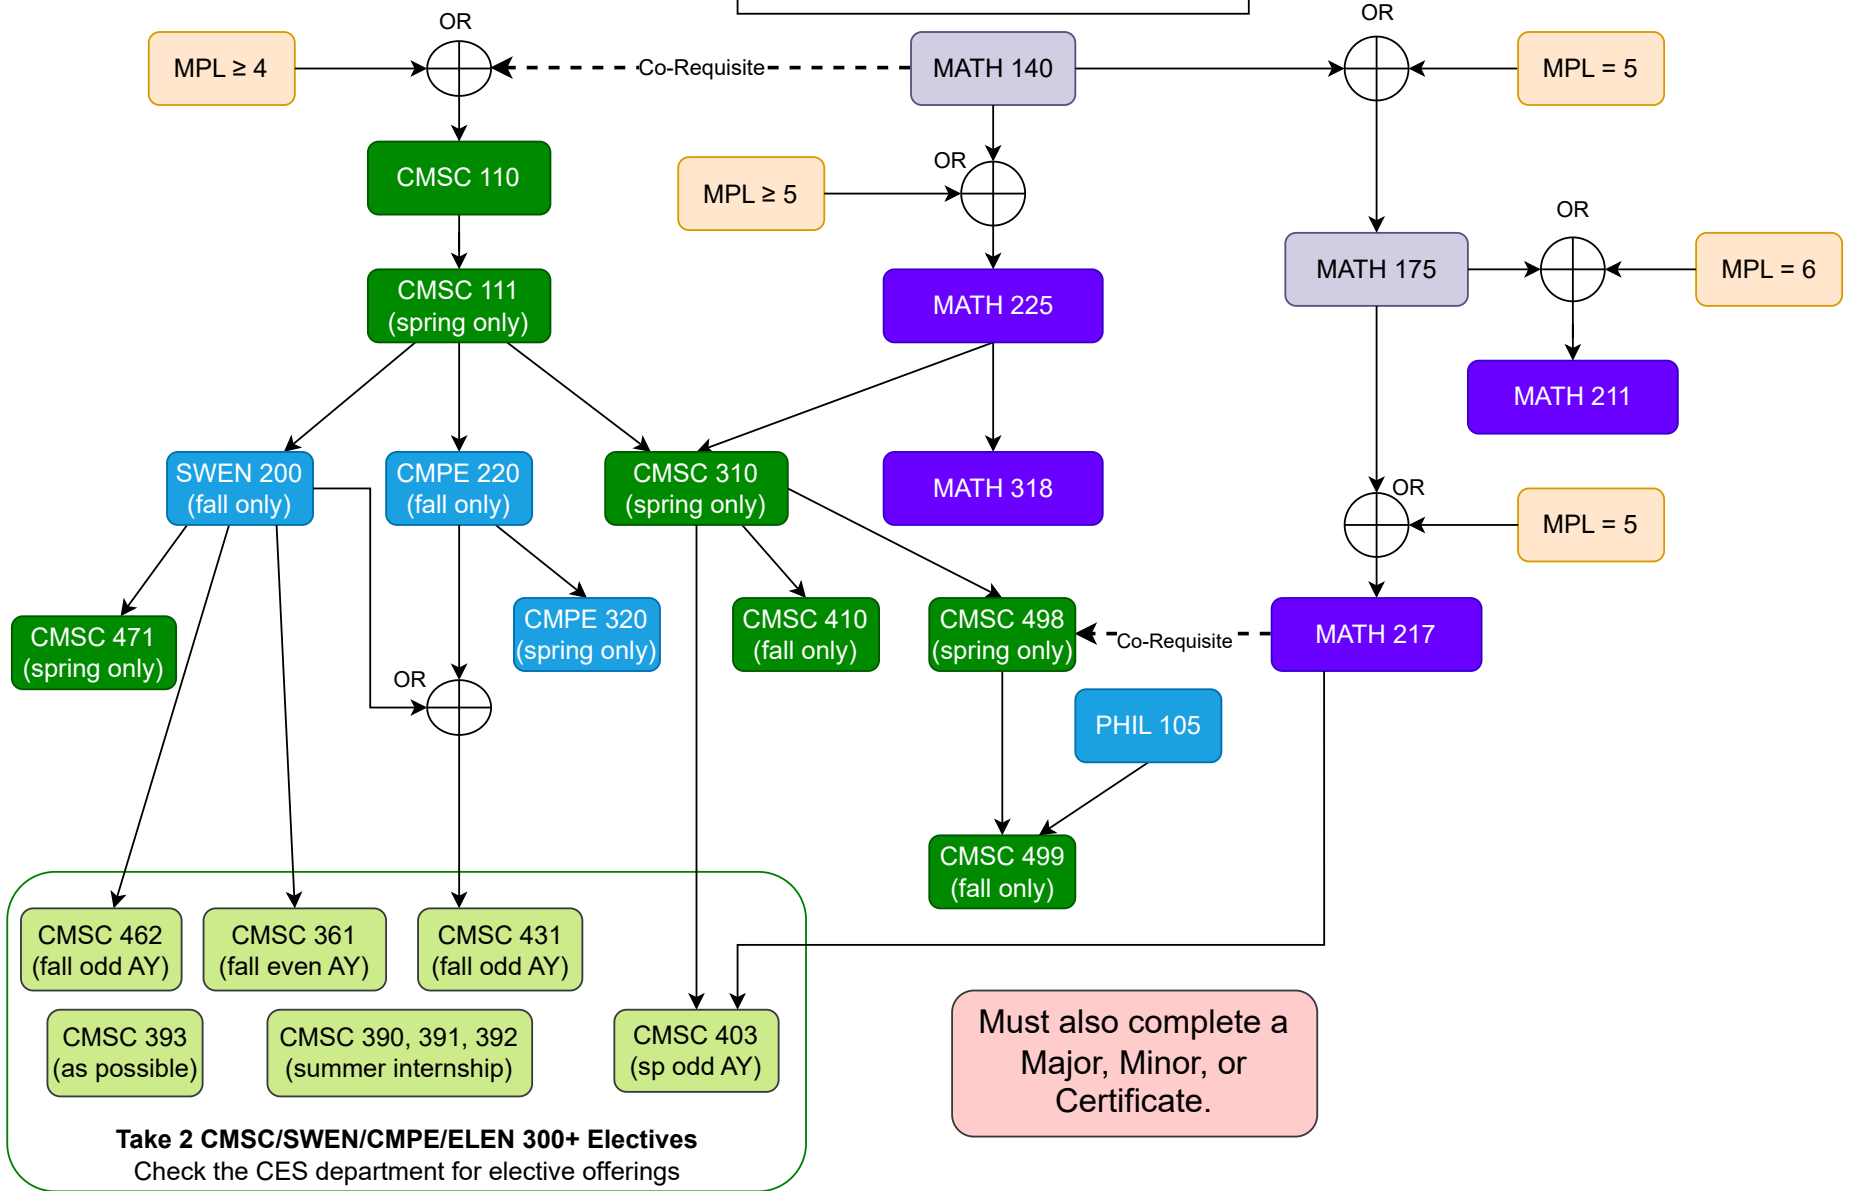

BS in Computer Science Secondary Field Concentration

Last Update: 9/26/2024

- Math placement level (MPL)
- CMSC Required
- CMSC Electives
- Other Required
- Math Required
- Math pre-reqs